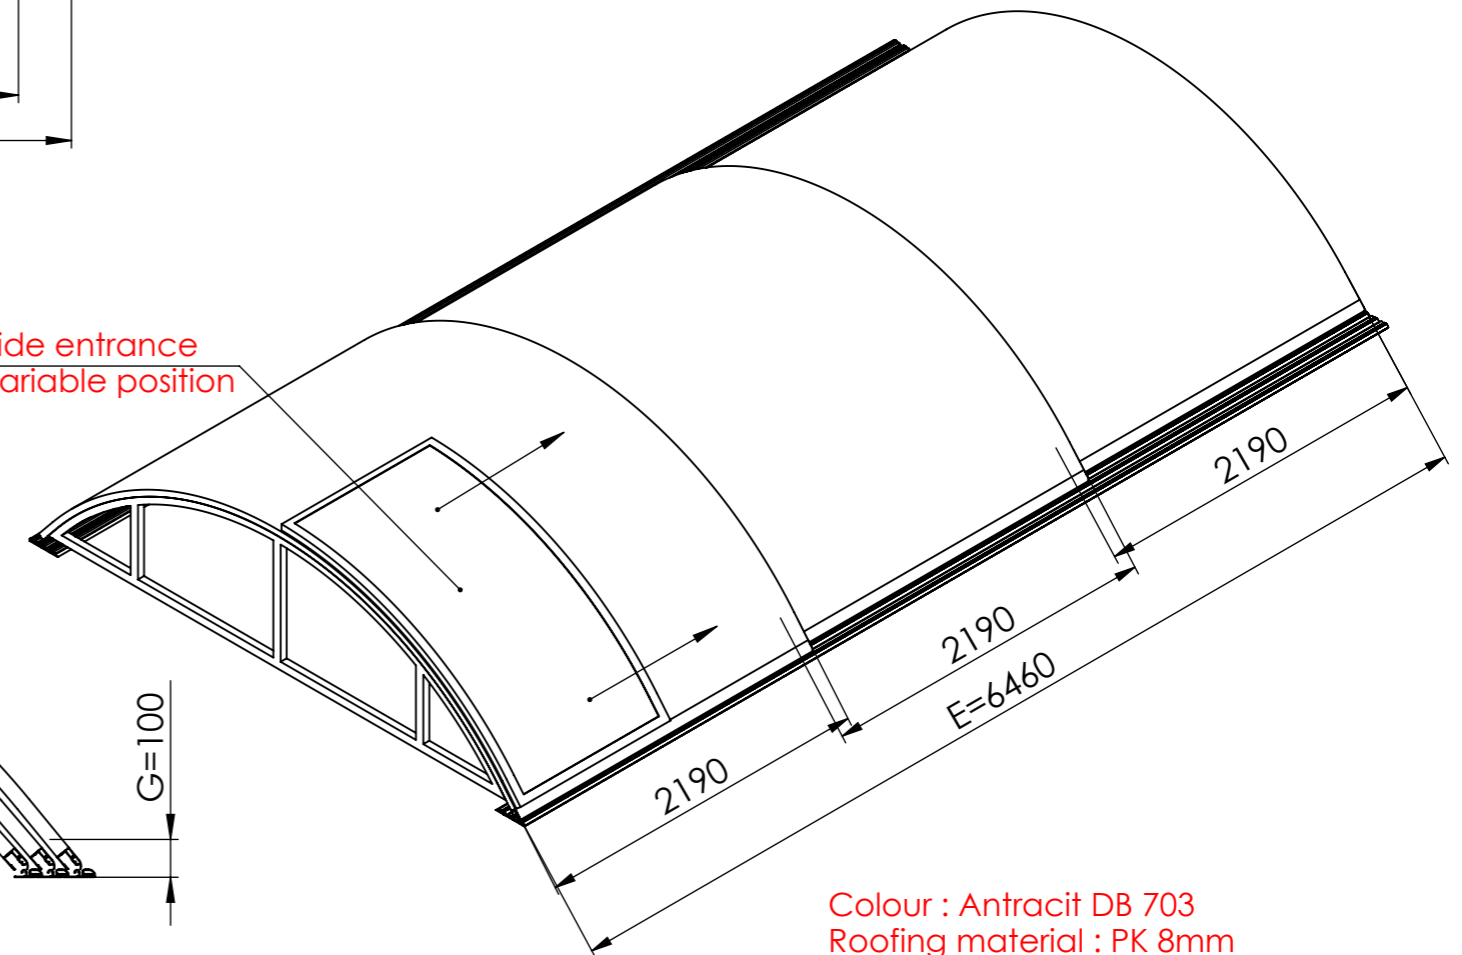

Side entrance  
variable position

Colour : Antracit DB 703  
 Roofing material : PK 8mm

PRODUCT TYPE: <b>Klasik A 2016</b> <b>3610 x 1000 x 6460 x 3M</b>	DIMENSIONS UNIT: mm
ID:	FORMAT: <b>A3</b>
AUTHOR: Souček J.	DATE: 22.2.2016
INDEX: <b>A</b>	
<small>PROPERTY OF ALBIXON A. S. THIS DRAWING MUST NOT BE PRODUCED OR DISCLOSED TO THIRD PARTIES WITHOUT THE PRIOR CONSENT OF ALBIXON A. S. ALL RIGHTS RESERVED</small>	

Drawing presenting only basic shape  
 and dimensional layout works.  
 The manufacturer reserves the right  
 to determine the placement,  
 amount and type of profile needed.

CONCEPT AGREEMENT:	
DATE	PURCHASER SIGNATURE