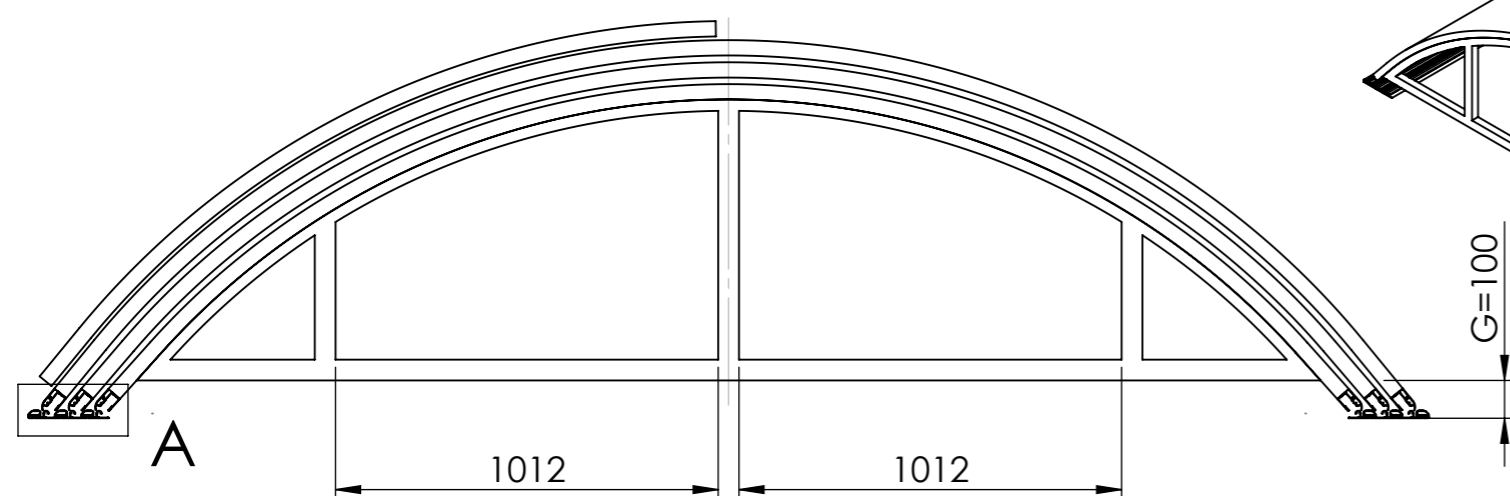

Side entrance  
variable position

Colour : Antracit DB 703  
 Roofing material : PK 8mm

PRODUCT TYPE: <b>Klasik A 2016</b> <b>3610 x 1000 x 6460 x 3M</b>	DIMENSIONS UNIT: mm
ID:	FORMAT: <b>A3</b>
AUTHOR: Souček J.	DATE: 22.2.2016
INDEX: <b>A</b>	
<small>PROPERTY OF ALBIXON A. S. THIS DRAWING MUST NOT BE PRODUCED OR DISCLOSED TO THIRD PARTIES WITHOUT THE PRIOR CONSENT OF ALBIXON A. S. ALL RIGHTS RESERVED</small>	

Drawing presenting only basic shape  
 and dimensional layout works.  
 The manufacturer reserves the right  
 to determine the placement,  
 amount and type of profile needed.

CONCEPT AGREEMENT:	
DATE	PURCHASER SIGNATURE