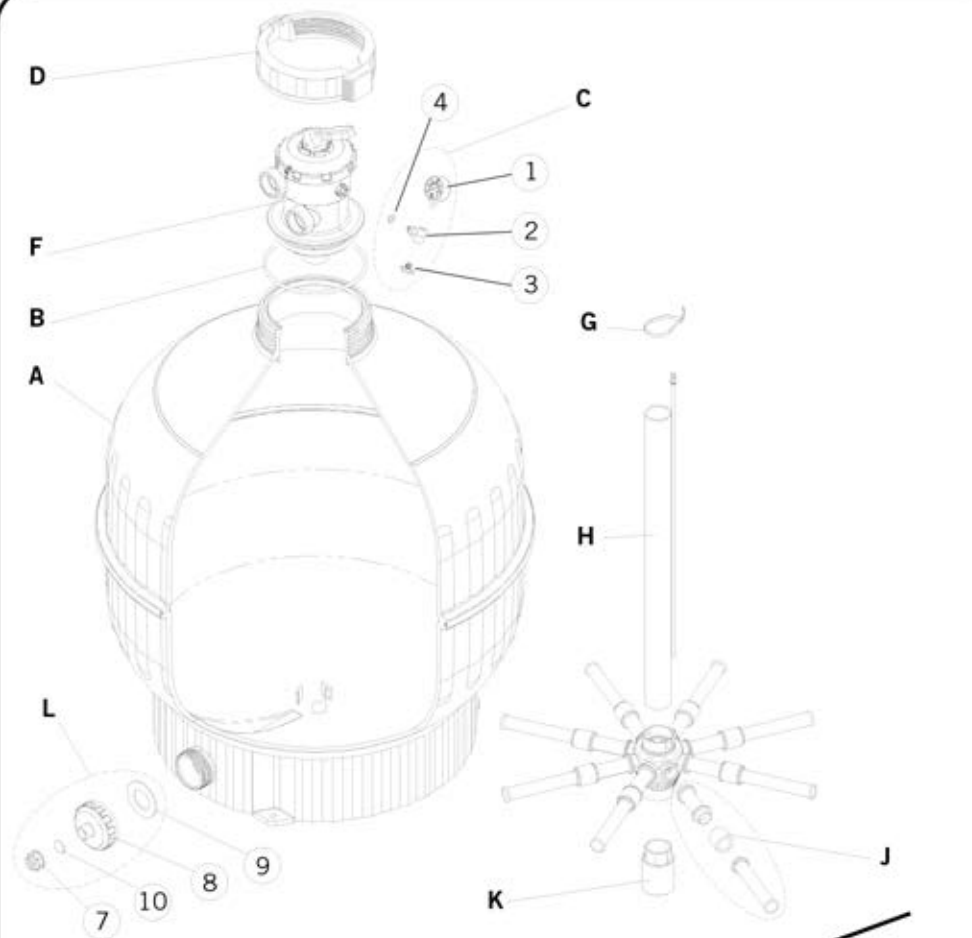

***Náhradní díly
pro pískové filtrace
Cantabric 400, 500, 600***

www.bazenoveprislusenstvo.sk

ENGLISH

ID	CODE	DESCRIPTION	Ø400	Ø500	Ø600	Ø750	Ø900	QUAN
A	22398R0101	Filter body Ø400	X					1
	15782R0101	Filter body Ø500		X				1
	15783R0101	Filter body Ø600			X			1
	15784R0101	Filter body Ø750				X		1
	22402R0101	Filter body Ø900					X	1
B	00555R0200	Transparent lid set	X	X	X	X		1
	22402R0400	Transparent lid set					X	1
C	00570R0205	Pressure gauge kit	X	X	X	X	X	1
	06611R0301	Pressure gauge kit (USA)	X	X	X	X	X	1
D	06671R0204	Threaded lid	X	X	X			1
E	22402R0204	Threaded lid broken				X	X	1
F	15782R0205	Centring ring	X	X	X	X		1
	22402R0203	Centring ring					X	1
G	00544R0208	Flange				X	X	1
H	00497R0411	Collector draing	X	X	X	X	X	1
I	22398R0201	Collector difuser Ø400	X					1
	15782R0201	Collector difuser Ø500		X				1
	15783R0201	Collector difuser Ø600			X			1
	15784R0200	Collector difuser Ø750				X		1
	22402R0200	Collector difuser Ø900					X	1
J	22398R0204	Outlet pipes Ø400	X					1
	15782R0204	Outlet pipes Ø500		X				1
	15783R0204	Outlet pipes Ø600			X			1
K	00628	Collector arm 110 mm	X					8
	00627	Collector arm 150 mm		X				8
	00626	Collector arm 225 mm			X			8
	00627R0100	Joint collector arm 160				X	X	12
L	15783R0202	Collector shim			X		X	1
M	22402R0105	Threaded set					X	1
N	15780R0600	Plug set	X	X	X			1
	15784R0600	Plug set				X	X	1