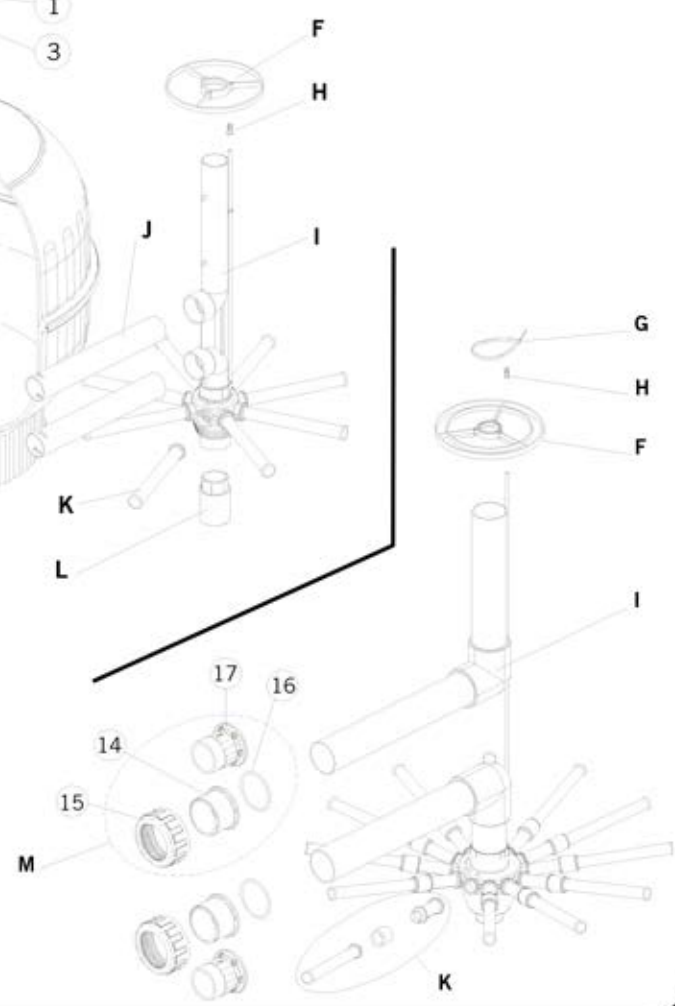

***Náhradní díly
pro pískové filtrace
Cantabric 400, 500, 600***

www.bazenoveprislusenstvo.sk

ENGLISH

ID	CODE	DESCRIPTION	Ø400	Ø500	Ø600	Ø750	Ø900	QUAN
A	22398R0101	Filter body Ø400	X					1
	15782R0101	Filter body Ø500		X				1
	15783R0101	Filter body Ø600			X			1
	15784R0101	Filter body Ø750				X		1
	22402R0101	Filter body Ø900					X	1
B	00555R0200	Transparent lid set	X	X	X	X		1
	22402R0400	Transparent lid set					X	1
C	00570R0205	Pressure gauge kit	X	X	X	X	X	1
	06611R0301	Pressure gauge kit (USA)	X	X	X	X	X	1
D	06671R0204	Threaded lid	X	X	X			1
E	22402R0204	Threaded lid broken				X	X	1
F	15782R0205	Centring ring	X	X	X	X		1
	22402R0203	Centring ring					X	1
G	00544R0208	Flange				X	X	1
H	00497R0411	Collector draing	X	X	X	X	X	1
I	22398R0201	Collector difuser Ø400	X					1
	15782R0201	Collector difuser Ø500		X				1
	15783R0201	Collector difuser Ø600			X			1
	15784R0200	Collector difuser Ø750				X		1
	22402R0200	Collector difuser Ø900					X	1
J	22398R0204	Outlet pipes Ø400	X					1
	15782R0204	Outlet pipes Ø500		X				1
	15783R0204	Outlet pipes Ø600			X			1
K	00628	Collector arm 110 mm	X					8
	00627	Collector arm 150 mm		X				8
	00626	Collector arm 225 mm			X			8
	00627R0100	Joint collector arm 160				X	X	12
L	15783R0202	Collector shim			X		X	1
M	22402R0105	Threaded set					X	1
N	15780R0600	Plug set	X	X	X			1
	15784R0600	Plug set				X	X	1