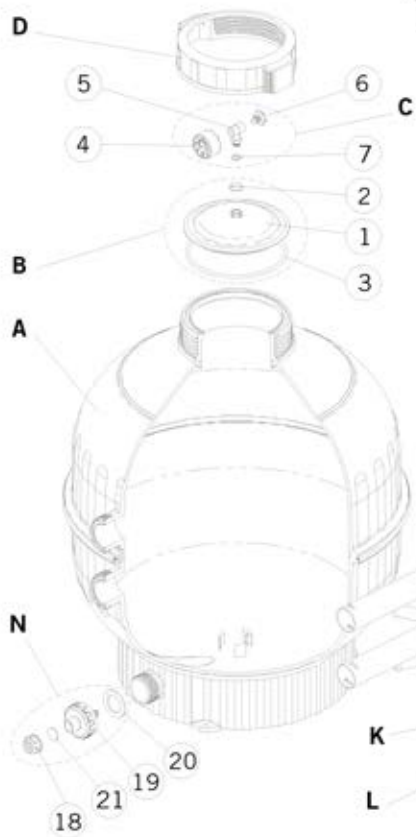

***Náhradní díly
pro pískové filtrace
Cantabric 400, 500, 600***

www.bazenoveprislusenstvo.sk

ENGLISH

ID	CODE	DESCRIPTION	Ø400	Ø500	Ø600	Ø750	Ø900	QUAN
A	22398R0101	Filter body Ø400	X					1
	15782R0101	Filter body Ø500		X				1
	15783R0101	Filter body Ø600			X			1
	15784R0101	Filter body Ø750				X		1
	22402R0101	Filter body Ø900					X	1
B	00555R0200	Transparent lid set	X	X	X	X		1
	22402R0400	Transparent lid set					X	1
C	00570R0205	Pressure gauge kit	X	X	X	X	X	1
	06611R0301	Pressure gauge kit (USA)	X	X	X	X	X	1
D	06671R0204	Threaded lid	X	X	X			1
E	22402R0204	Threaded lid broken				X	X	1
F	15782R0205	Centring ring	X	X	X	X		1
	22402R0203	Centring ring					X	1
G	00544R0208	Flange				X	X	1
H	00497R0411	Collector draing	X	X	X	X	X	1
I	22398R0201	Collector difuser Ø400	X					1
	15782R0201	Collector difuser Ø500		X				1
	15783R0201	Collector difuser Ø600			X			1
	15784R0200	Collector difuser Ø750				X		1
	22402R0200	Collector difuser Ø900					X	1
J	22398R0204	Outlet pipes Ø400	X					1
	15782R0204	Outlet pipes Ø500		X				1
	15783R0204	Outlet pipes Ø600			X			1
K	00628	Collector arm 110 mm	X					8
	00627	Collector arm 150 mm		X				8
	00626	Collector arm 225 mm			X			8
	00627R0100	Joint collector arm 160				X	X	12
L	15783R0202	Collector shim			X		X	1
M	22402R0105	Threaded set					X	1
N	15780R0600	Plug set	X	X	X			1
	15784R0600	Plug set				X	X	1